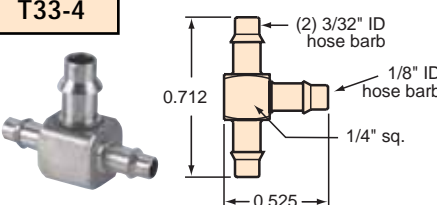

MINIMATIC® SLIP-ON FITTINGS

"T" FITTINGS

T22-3

T33-2

T42-4

T44-2

T44-4

T22-2

T22-4

T42-2

T33-3

T33-4

T44-3

#10-32 to "T" Fittings

Gasket: Buna-N gasket included (not installed)

TT0-202

TT0-303

TT0-402

TT0-404

TT2-2

TT3-3

TT2-4

TT4-2

TT4-4