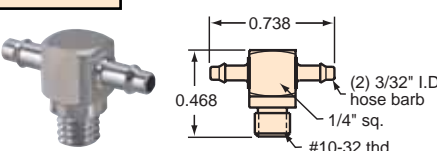

MINIMATIC® SLIP-ON FITTINGS

"T" FITTINGS

T22-3

T33-2

T42-4

T44-2

T44-4

T22-2

T22-4

T42-2

T33-3

T33-4

T44-3

#10-32 to "T" Fittings

Gasket: Buna-N gasket included (not installed)

TT0-202

TT0-303

TT0-402

TT0-404

TT2-2

TT3-3

TT2-4

TT4-2

TT4-4