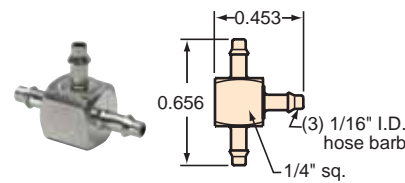

MINIMATIC® SLIP-ON FITTINGS

"T" FITTINGS

T22-3

T33-2

T42-4

T44-2

T44-4

T22-2

T22-4

T42-2

T33-3

T33-4

T44-3

#10-32 to "T" Fittings

Gasket: Buna-N gasket included (not installed)

TT0-202