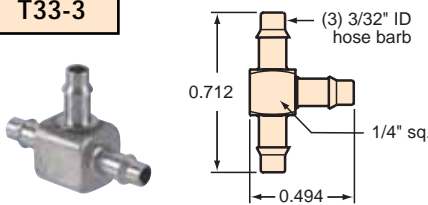

MINIMATIC® SLIP-ON FITTINGS

"T" FITTINGS

T22-3

T33-2

T42-4

T44-2

T44-4

T22-2

T22-4

T42-2

T33-3

T33-4

T44-3

#10-32 to "T" Fittings

Gasket: Buna-N gasket included (not installed)

TT0-202