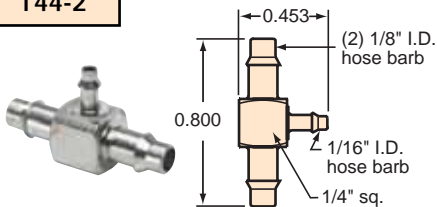

MINIMATIC® SLIP-ON FITTINGS

"T" FITTINGS

T22-3

T33-2

T42-4

T44-2

T44-4

T22-2

T22-4

T42-2

T33-3

T33-4

T44-3

#10-32 to "T" Fittings

Gasket: Buna-N gasket included (not installed)

TT0-202