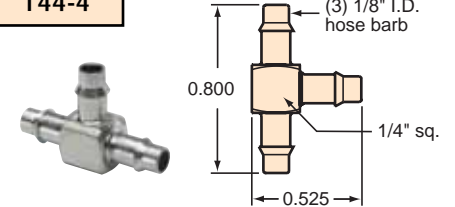

MINIMATIC® SLIP-ON FITTINGS

"T" FITTINGS

T22-3

T33-2

T42-4

T44-2

T44-4

T22-2

T22-4

T42-2

T33-3

T33-4

T44-3

#10-32 to "T" Fittings

Gasket: Buna-N gasket included (not installed)

TT0-202