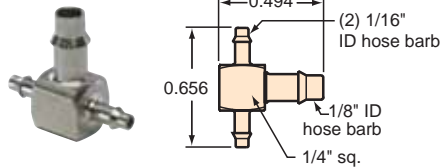

MINIMATIC® SLIP-ON FITTINGS

"T" FITTINGS

T22-3

T33-2

T42-4

T44-2

T44-4

T22-2

T22-4

T42-2

T33-3

T33-4

T44-3

#10-32 to "T" Fittings

Gasket: Buna-N gasket included (not installed)

TT0-202