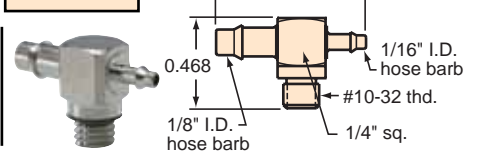

MINIMATIC® SLIP-ON FITTINGS

"T" FITTINGS

T22-3

T33-2

T42-4

T44-2

T44-4

T22-2

T22-4

T42-2

T33-3

T33-4

T44-3

#10-32 to "T" Fittings

Gasket: Buna-N gasket included (not installed)

TT0-202

TT0-303

TT0-402

TT0-404

TT2-2

TT3-3

TT2-4

TT4-2

TT4-4