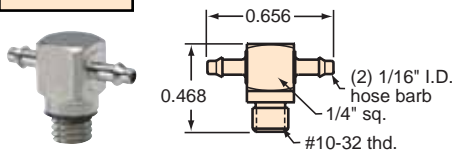

MINIMATIC® SLIP-ON FITTINGS

"T" FITTINGS

T22-3

T33-2

T42-4

T44-2

T44-4

T22-2

T22-4

T42-2

T33-3

T33-4

T44-3

#10-32 to "T" Fittings

Gasket: Buna-N gasket included (not installed)

TT0-202

TT0-303

TT0-402

TT0-404

TT2-2

TT3-3

TT2-4

TT4-2

TT4-4