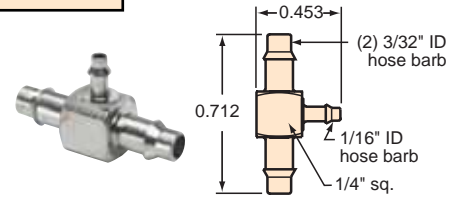

MINIMATIC® SLIP-ON FITTINGS

"T" FITTINGS

T22-3

T33-2

T42-4

T44-2

T44-4

T22-2

T22-4

T42-2

T33-3

T33-4

T44-3

#10-32 to "T" Fittings

Gasket: Buna-N gasket included (not installed)

TT0-202