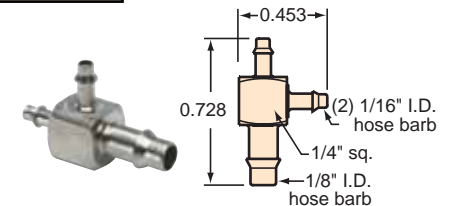

MINIMATIC® SLIP-ON FITTINGS

"T" FITTINGS

T22-3

T33-2

T42-4

T44-2

T44-4

T22-2

T22-4

T42-2

T33-3

T33-4

T44-3

#10-32 to "T" Fittings

Gasket: Buna-N gasket included (not installed)

TT0-202