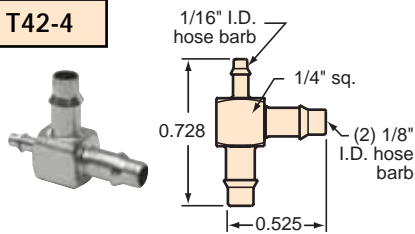

MINIMATIC® SLIP-ON FITTINGS

"T" FITTINGS

T22-3

T33-2

T42-4

T44-2

T44-4

T22-2

T22-4

T42-2

T33-3

T33-4

T44-3

#10-32 to "T" Fittings

Gasket: Buna-N gasket included (not installed)

TT0-202