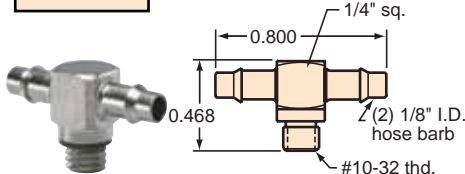

MINIMATIC® SLIP-ON FITTINGS

"T" FITTINGS

T22-3

T33-2

T42-4

T44-2

T44-4

T22-2

T22-4

T42-2

T33-3

T33-4

T44-3

#10-32 to "T" Fittings

Gasket: Buna-N gasket included (not installed)

TT0-202

TT0-303

TT0-402

TT0-404

TT2-2

TT3-3

TT2-4

TT4-2

TT4-4