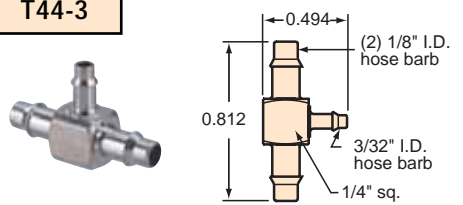

MINIMATIC® SLIP-ON FITTINGS

"T" FITTINGS

T22-3

T33-2

T42-4

T44-2

T44-4

T22-2

T22-4

T42-2

T33-3

T33-4

T44-3

#10-32 to "T" Fittings

Gasket: Buna-N gasket included (not installed)

TT0-202